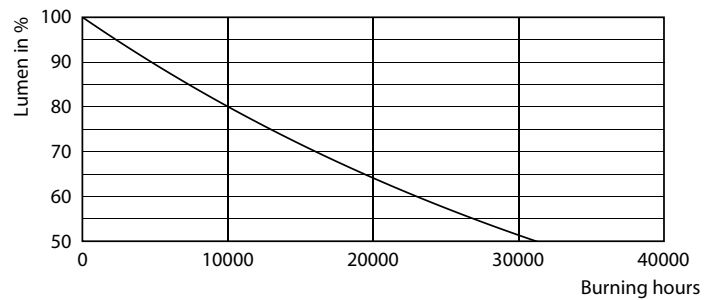

Product data

General Information	
Cap-Base	E14
Nominal lifetime	15,000 hour(s)
Switching Cycle	50,000
Lighting Technology	LED
Light Technical	
Color Code	827 [CCT of 2700K]
Luminous Flux	806 lm
Color Designation	Warm White (WW)
Luminous Efficacy (rated) (Nom)	115.00 lm/W
Correlated Color Temperature (Nom)	2700 K
Color Consistency	<6
Color rendering index (CRI)	80
LLMF At End Of Nominal Lifetime (Nom)	70 %
Flickering value (PstLM) - Flickering value as per EN 61000-3-3	1
Stroboscopic effect visibility measure (SVM)	0.4
Photobiological safety according to EN 62471	RG1

Dimensional drawing

Product	D	C
CorePro candle ND 7-60W E14 827 B38 FR	38 mm	114 mm

Photometric data

Light Distribution Diagram - CorePro candle ND 7-60W E14 827 B38 FR

Spectral Power Distribution Colour - CorePro candle ND 7-60W E14 827 B38 FR

CorePro Plastic LEDcandles & lusters

Photometric data

General uniform lighting - CorePro candle ND 7-60W E14 827 B38 FR

Lifetime

Life Expectancy Diagram

Lumen Maintenance Diagram - CorePro candle ND 7-60W E14 827 B38 FR