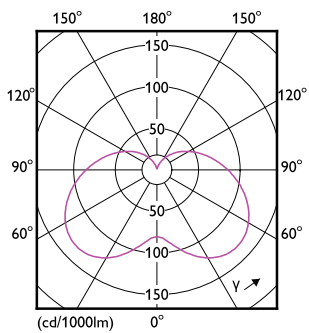

Application Conditions

can it be used in closed luminaires	No
-------------------------------------	----

Product Data

Order product name	CorePro candle ND 7-60W E14 827 B38 FR
--------------------	--

Full product name	CorePro LEDcandle ND 7-60W E14 827 B38 FR
Full product code	871951431296800
Order code	31296800
Material Nr. (12NC)	929002972502
Net Weight (Piece)	0.053 kg
EAN/UPC - Product/Case	8719514312968
Numerator - Packs per outer box	10
EAN/UPC - Case	8719514312975

Dimensional drawing

Product	D	C
CorePro candle ND 7-60W E14 827 B38 FR	38 mm	114 mm

Photometric data

Light Distribution Diagram - CorePro candle ND 7-60W E14 827 B38 FR

Spectral Power Distribution Colour - CorePro candle ND 7-60W E14 827 B38 FR