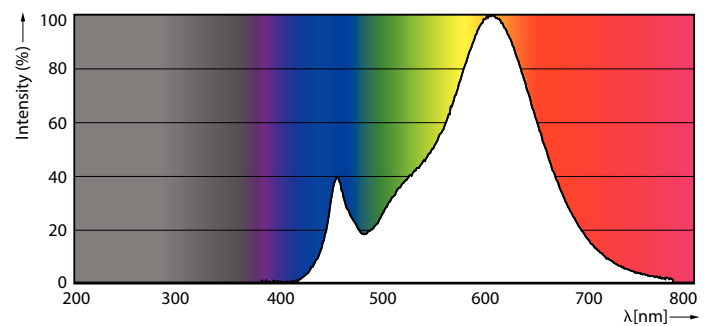

Product data

General Information	
Cap-Base	E14
Nominal lifetime	15,000 hour(s)
Switching Cycle	50,000
Lighting Technology	LED
Light Technical	
Color Code	827 [CCT of 2700K]
Luminous Flux	806 lm
Color Designation	Warm White (WW)
Luminous Efficacy (rated) (Nom)	115.00 lm/W
Correlated Color Temperature (Nom)	2700 K
Color Consistency	<6
Color rendering index (CRI)	80
LLMF At End Of Nominal Lifetime (Nom)	70 %
Flickering value (PstLM) - Flickering value as per EN 61000-3-3	1
Stroboscopic effect visibility measure (SVM)	0.4
Photobiological safety according to EN 62471	RG1

Dimensional drawing

Product	D	C
CorePro candle ND 7-60W E14 827 B38 FR	38 mm	114 mm

Photometric data

Light Distribution Diagram - CorePro candle ND 7-60W E14 827 B38 FR

Spectral Power Distribution Colour - CorePro candle ND 7-60W E14 827 B38 FR