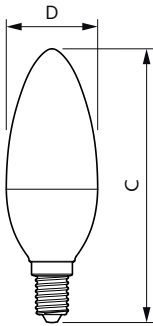

Application Conditions

can it be used in closed luminaires	No
-------------------------------------	----

Product Data

Order product name	CorePro candle ND 7-60W E14 827 B38 FR
--------------------	--

Full product name	CorePro LEDcandle ND 7-60W E14 827 B38 FR
Full product code	871951431296800
Order code	31296800
Material Nr. (12NC)	929002972502
Net Weight (Piece)	0.053 kg
EAN/UPC - Product/Case	8719514312968
Numerator - Packs per outer box	10
EAN/UPC - Case	8719514312975

Dimensional drawing

Product	D	C
CorePro candle ND 7-60W E14 827 B38 FR	38 mm	114 mm

Photometric data

Light Distribution Diagram - CorePro candle ND 7-60W E14 827 B38 FR

Spectral Power Distribution Colour - CorePro candle ND 7-60W E14 827 B38 FR